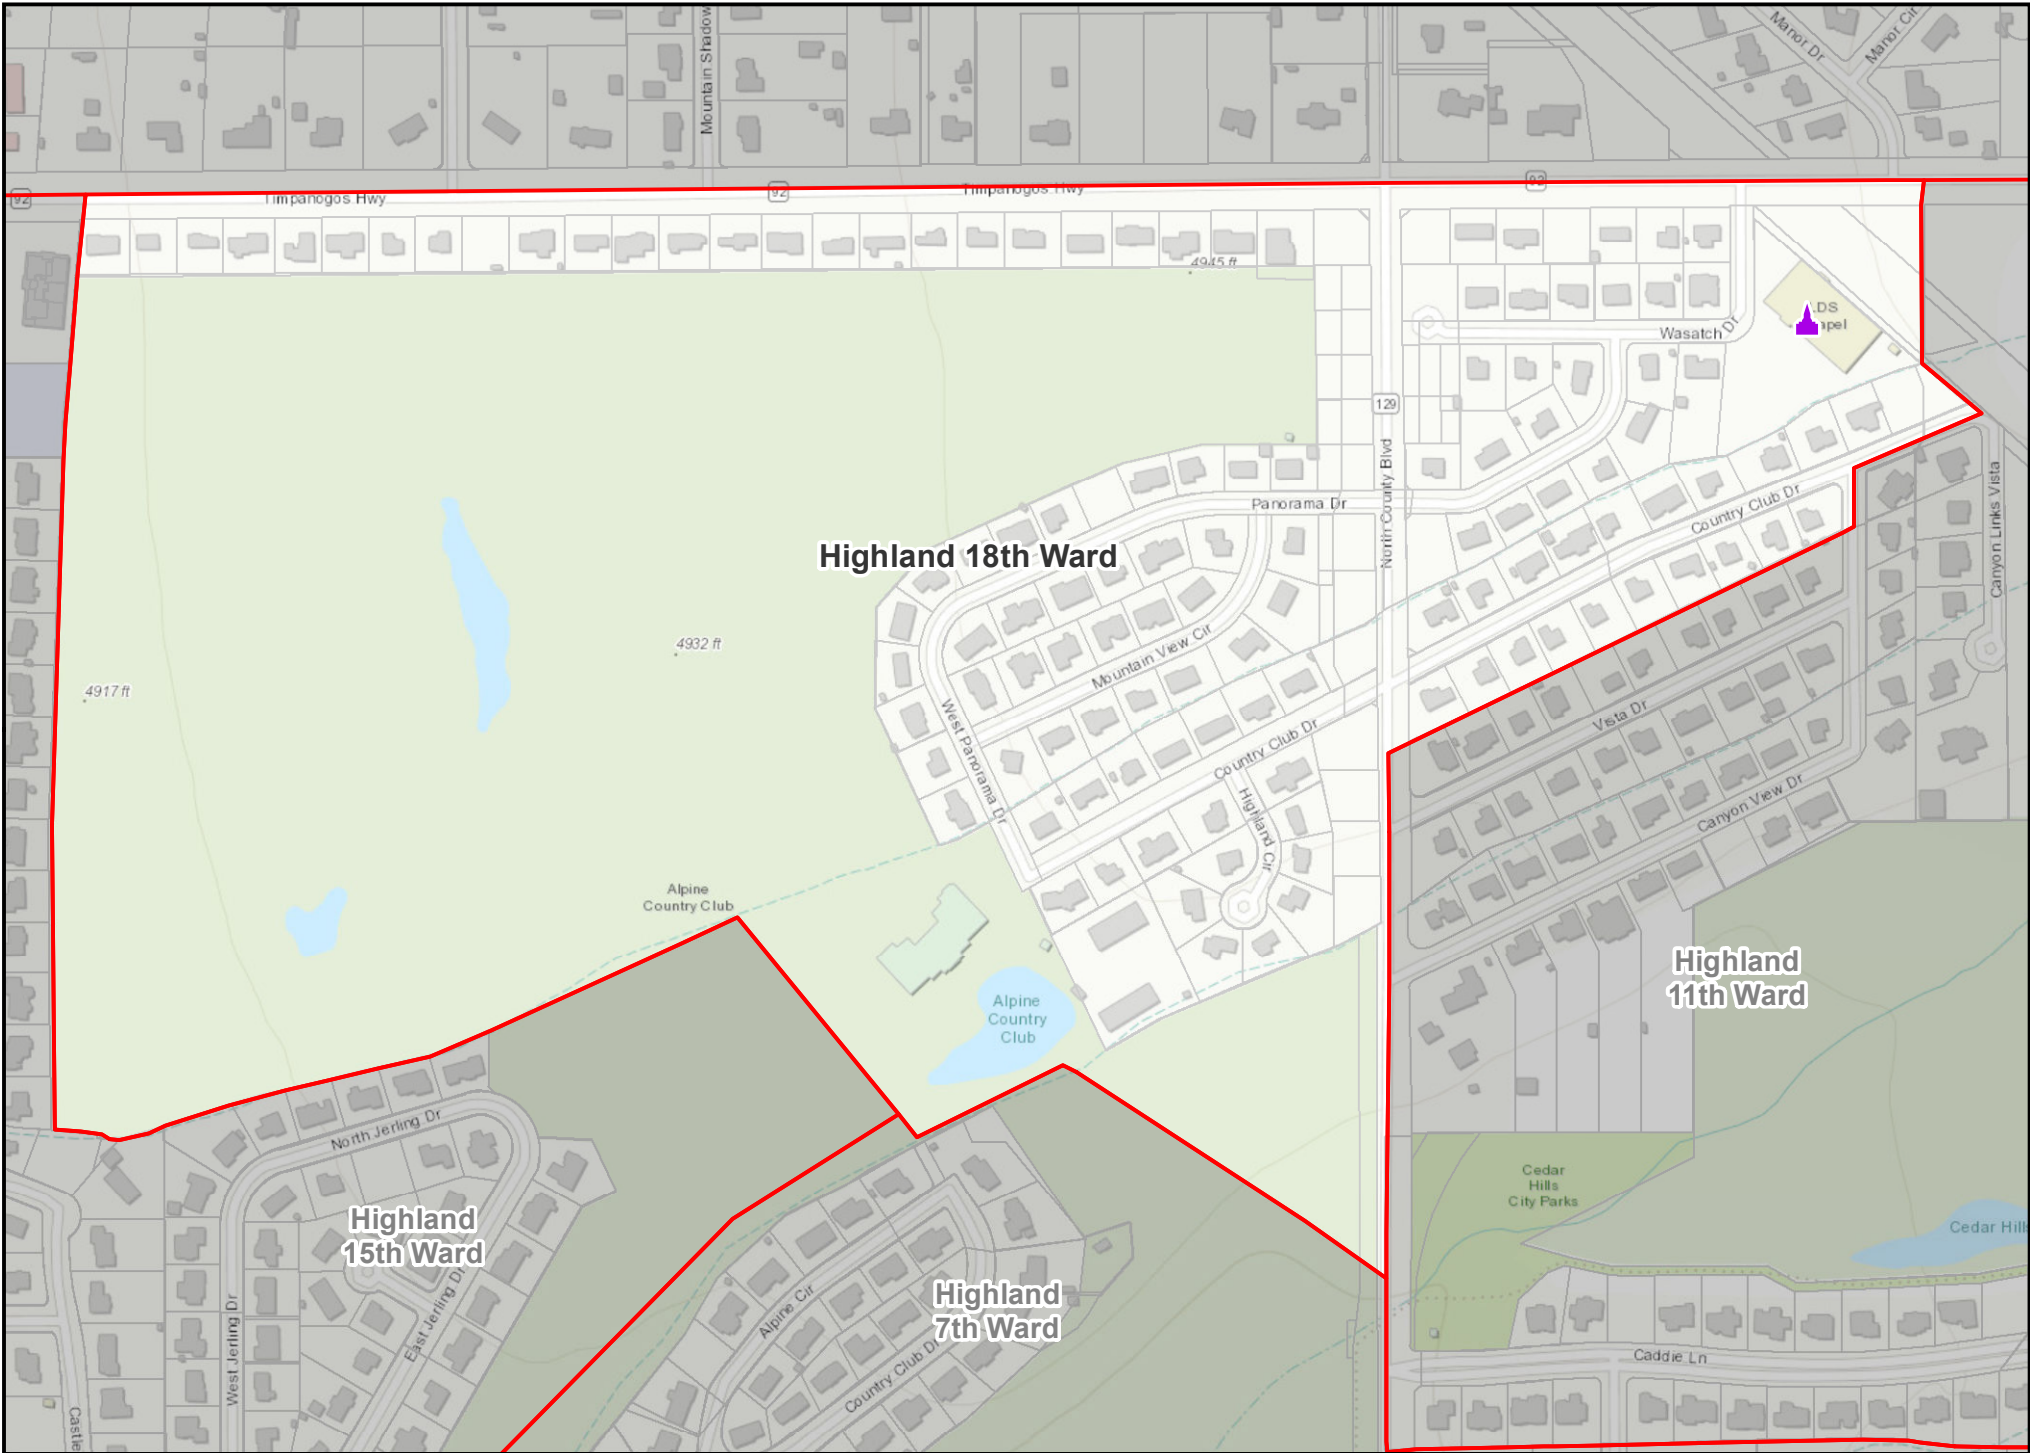

# Canyon View Ward

Map Created: 5/24/2023

PENDING

- Stake
- Ward
- Meetinghouse

# Highland 15th Ward

Map Created: 5/24/2023

PENDING

- Stake
- Ward

- Meetinghouse

**Highland 18th Ward**

Map Created: 5/24/2023

PENDING

-  Stake
-  Ward

-  Meetinghouse

**Highland 2nd Ward**

Map Created: 5/24/2023 0 0.075 0.15 0.3 Miles

PENDING

- Stake
- Ward

Meetinghouse