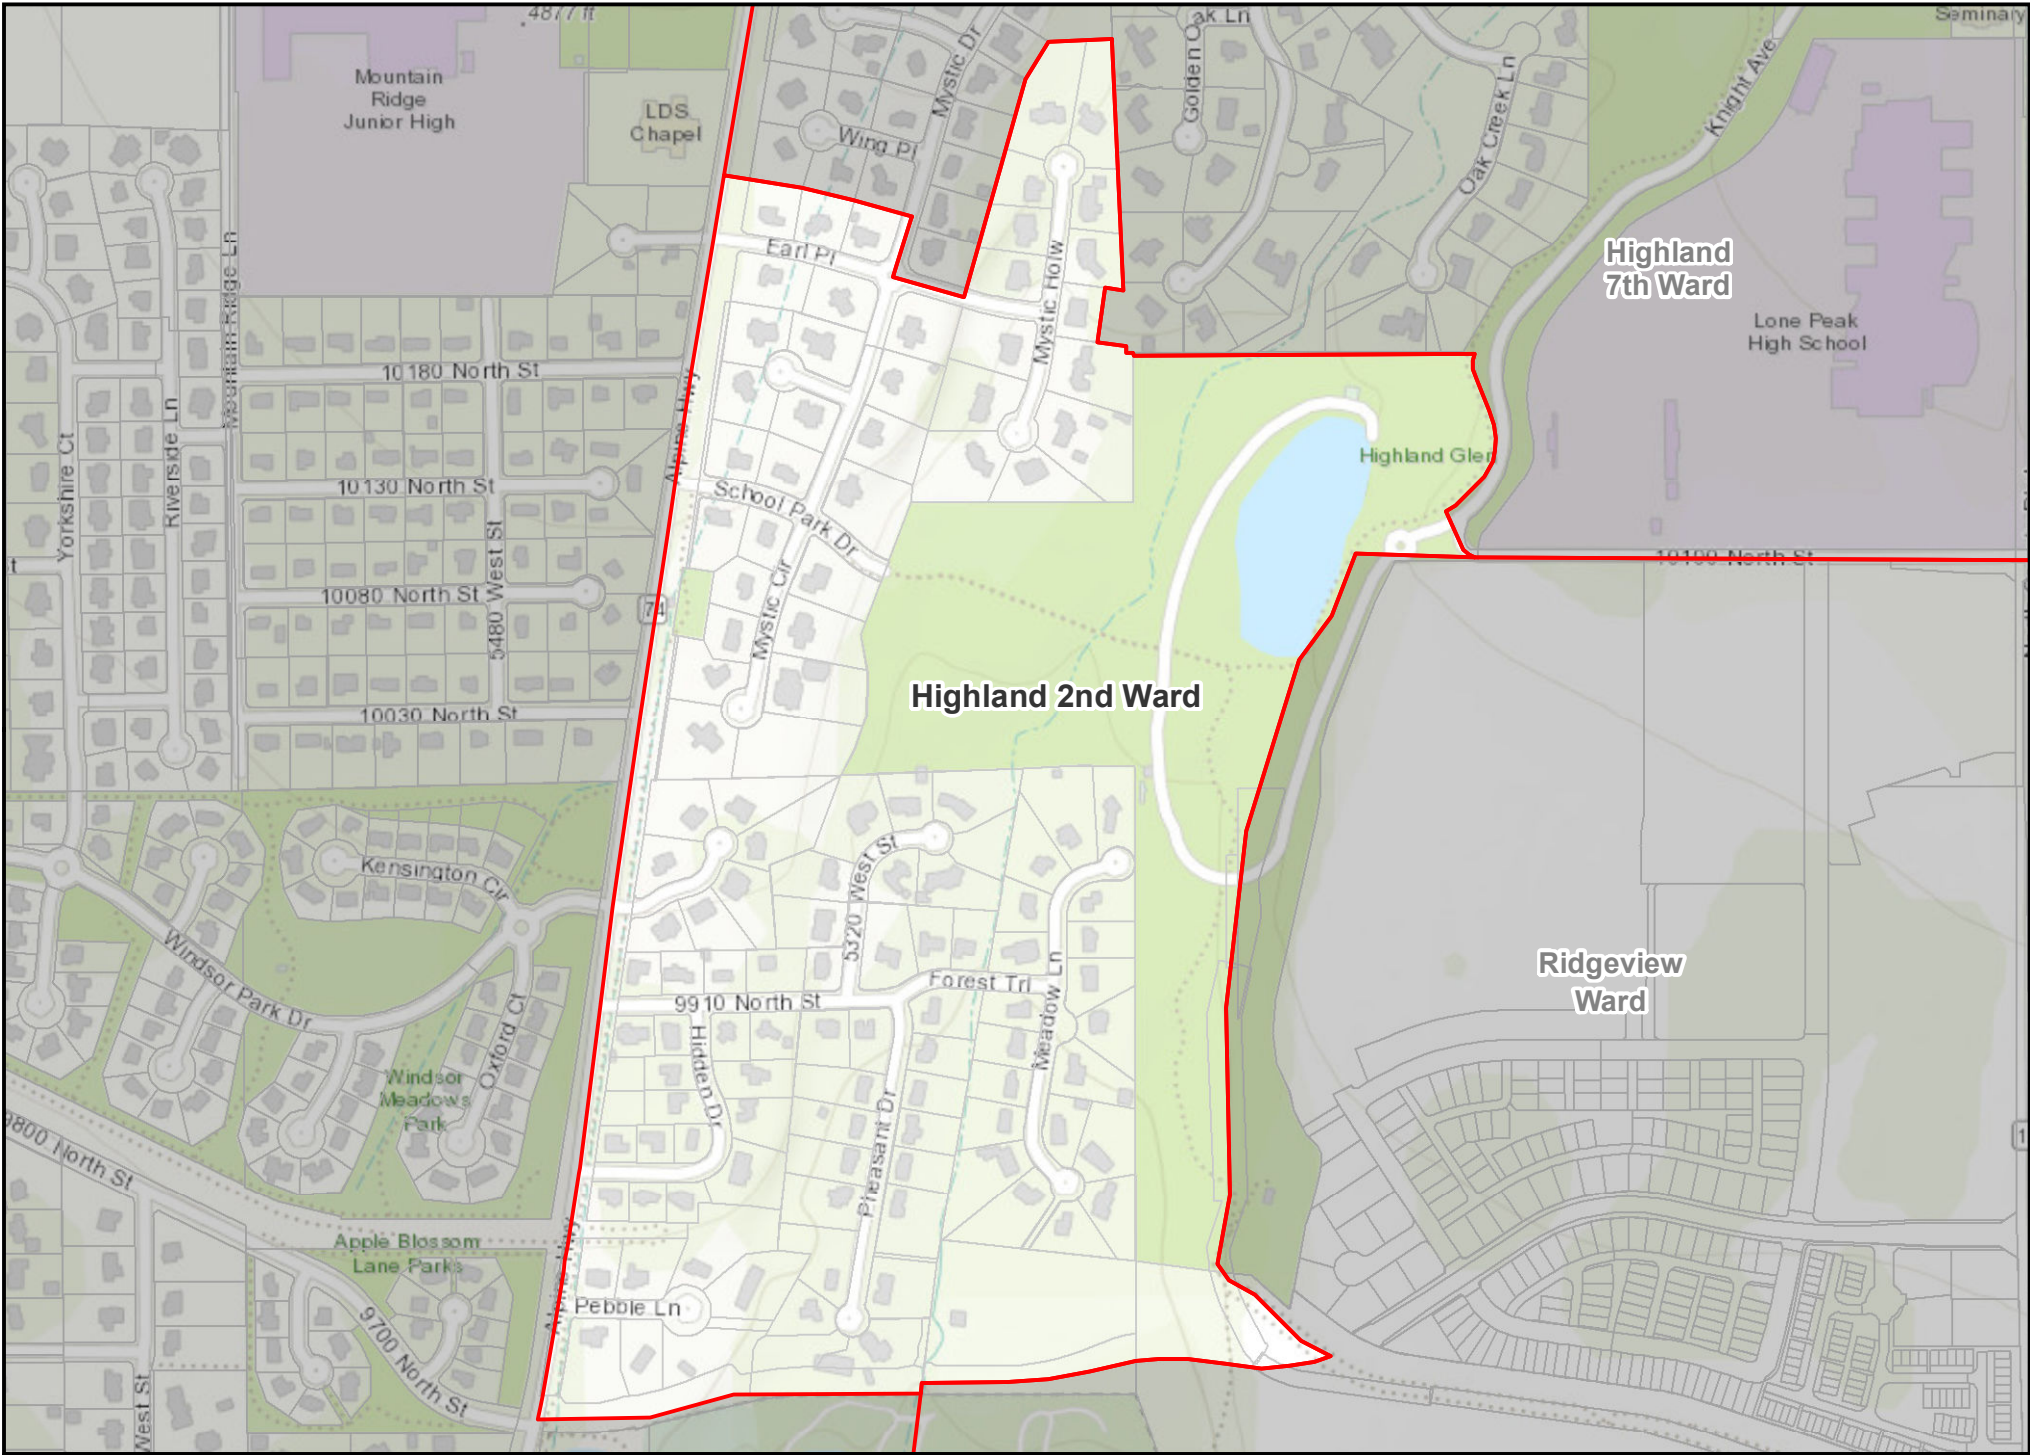

# Canyon View Ward

Map Created: 5/24/2023

PENDING

- Stake
- Ward
- Meetinghouse

# Highland 15th Ward

Map Created: 5/24/2023

PENDING

- Stake
- Ward

- Meetinghouse

**Highland 18th Ward**

Map Created: 5/24/2023

PENDING

-  Stake
-  Ward

-  Meetinghouse

**Highland 2nd Ward**

Map Created: 5/24/2023 0 0.075 0.15 0.3 Miles

PENDING

- Stake
- Ward

Meetinghouse